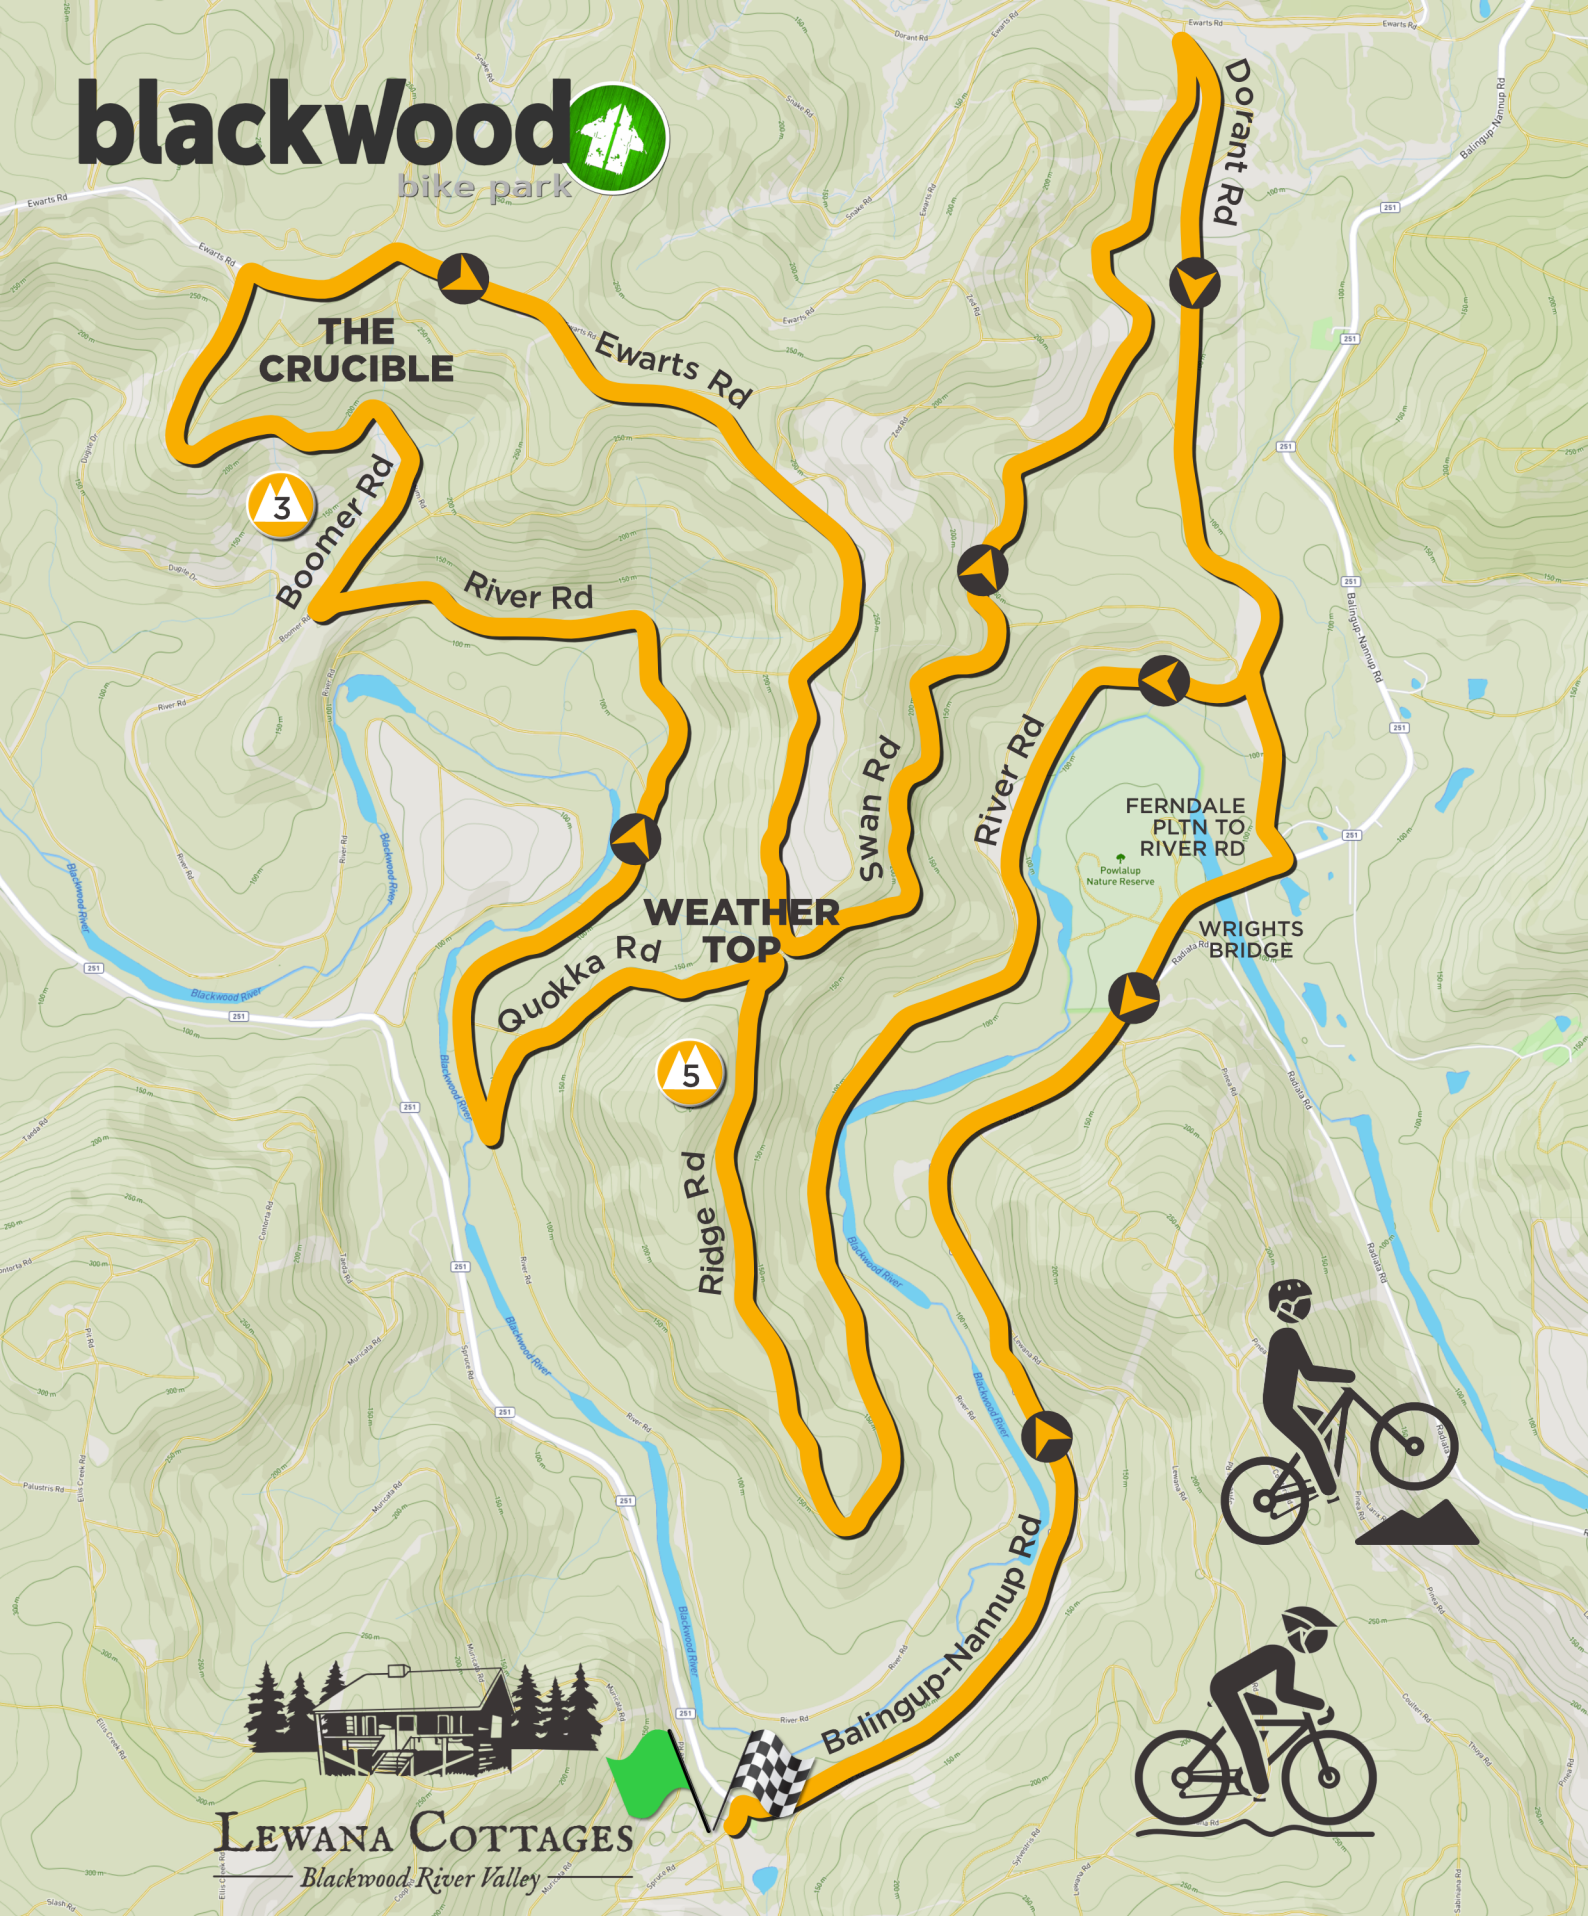

blackwood bike park

LEWANA COTTAGES
Blackwood River Valley

ROUTE 1. WEATHERTOP

AREA: The Crucible
DIFFICULTY: Intermediate
DISTANCE: 25km
ELEVATION: 550m
BIKE: Gravel or MTB