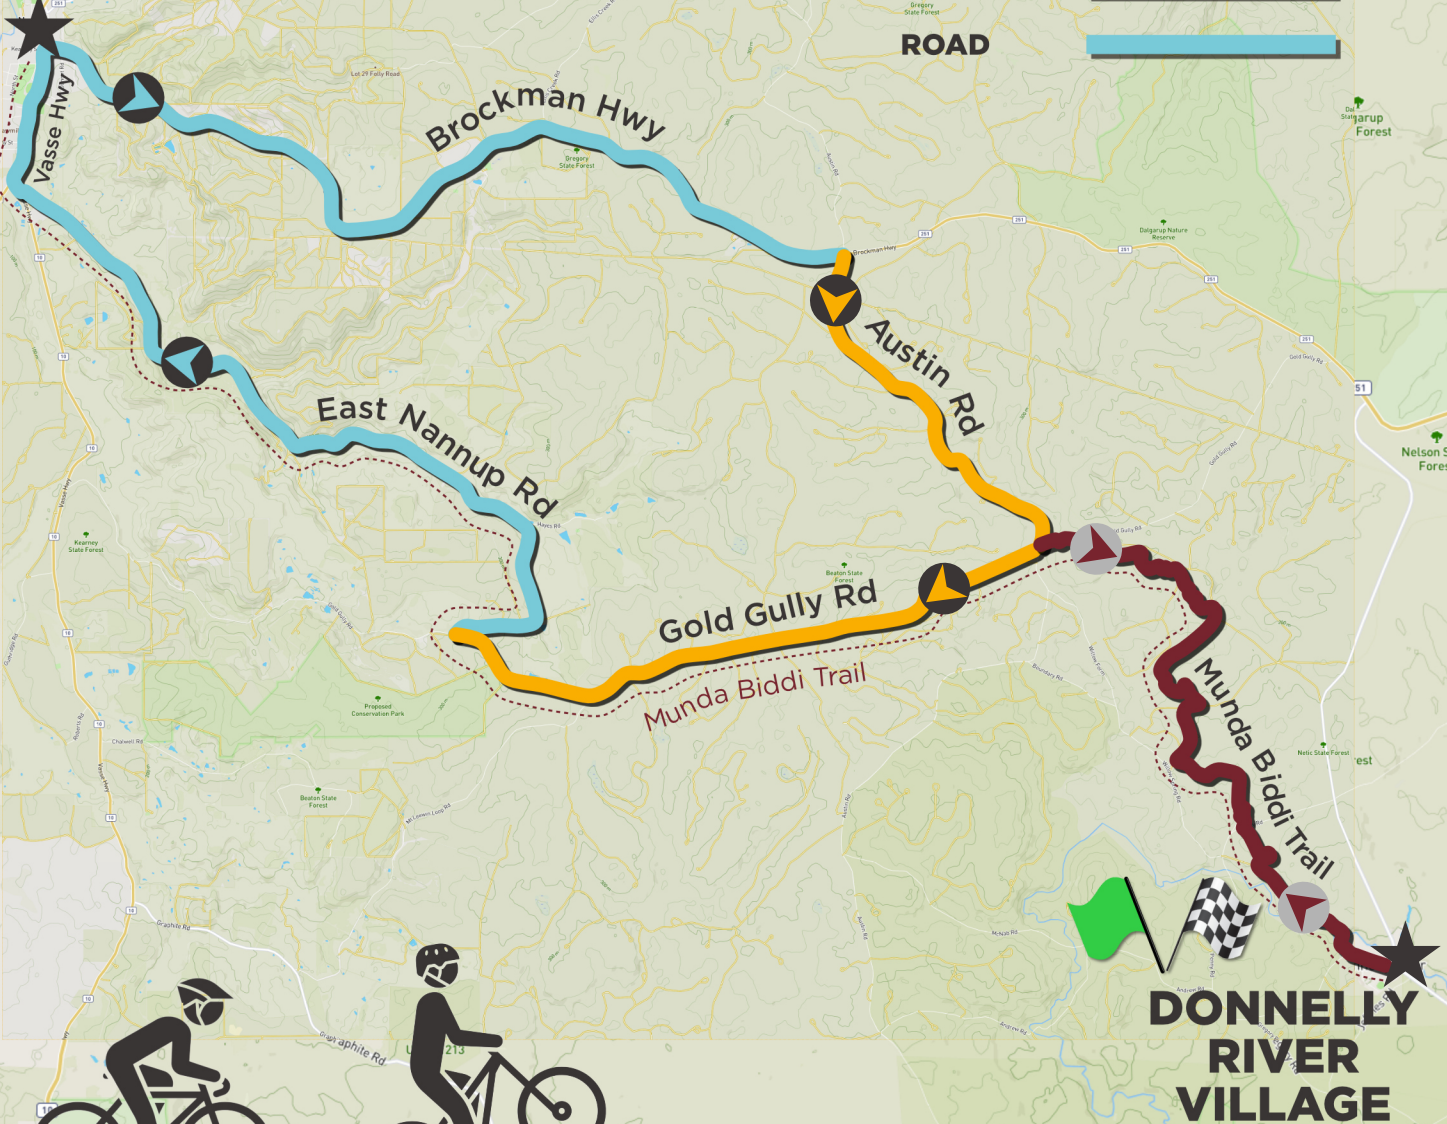

blackwood

bike park

NANNUP

- MTB TRAIL** 
- GRAVEL** 
- ROAD** 

ROUTE 12: DONNELLY-NANNUP-DONNELLY ALL TERRAIN

AREA: Donnelly River Village & Nannup (featuring Munda Biddi Trail)

DIFFICULTY: Intermediate

DISTANCE: 68km

ELEVATION: 950m

BIKE: Gravel or MTB