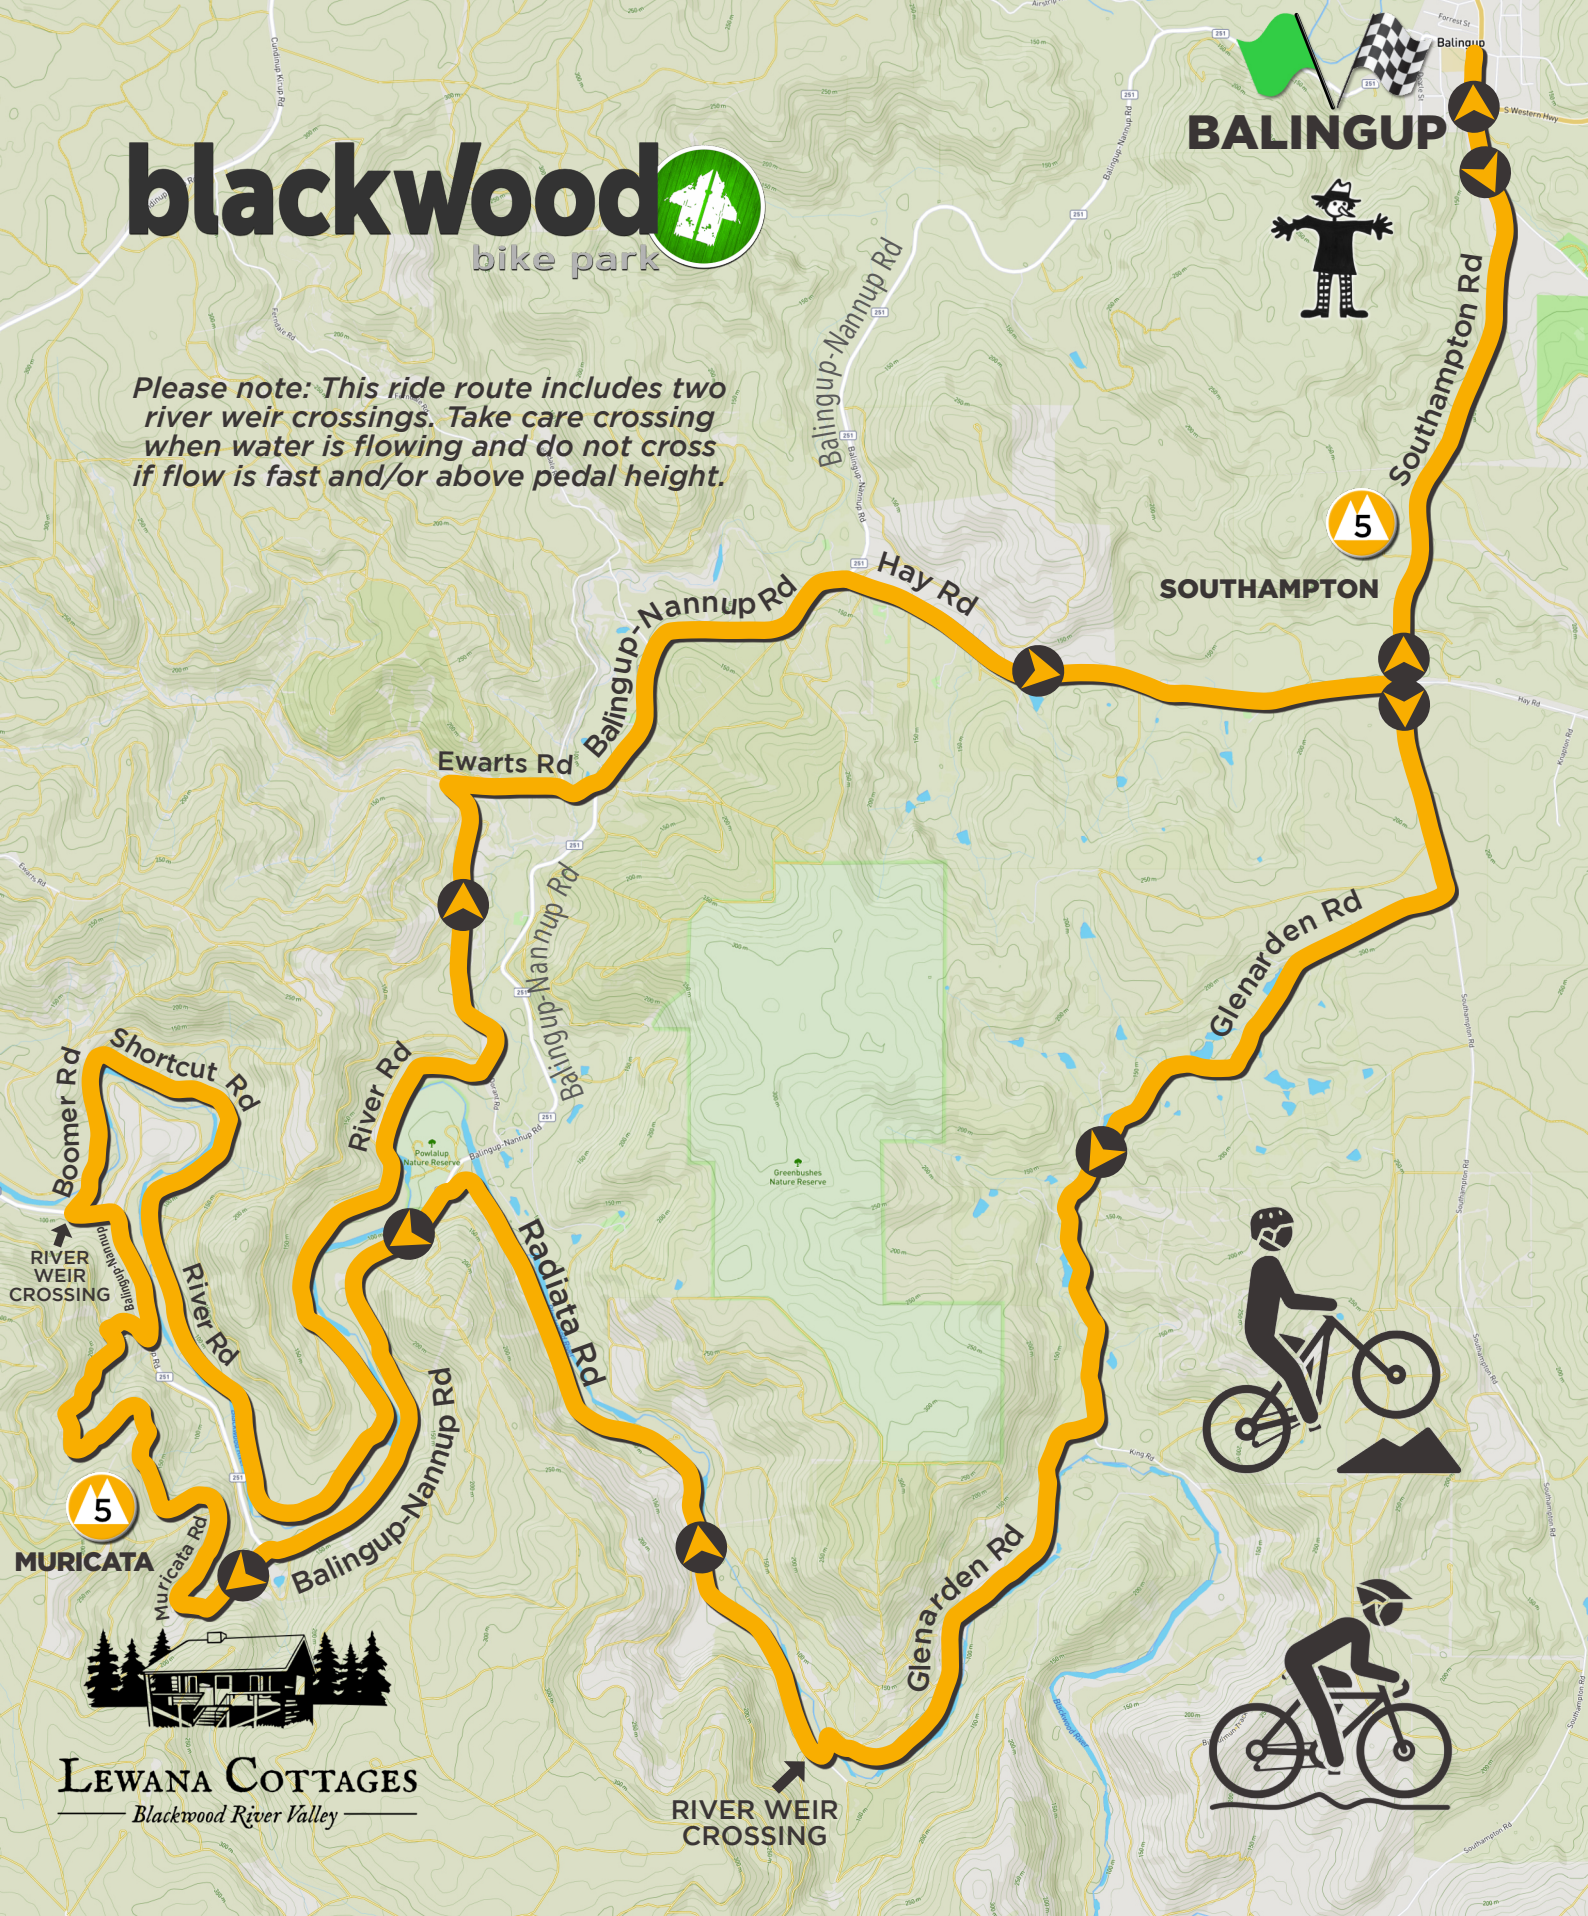

blackwood

bike park

Please note: This ride route includes two river weir crossings. Take care crossing when water is flowing and do not cross if flow is fast and/or above pedal height.

ROUTE 2. RIVIERA

AREA: Arcadia, Labyrinth, Crucible

DIFFICULTY: Intermediate

DISTANCE: 46km

ELEVATION: 700m

BIKE: Gravel or MTB

STRAVA