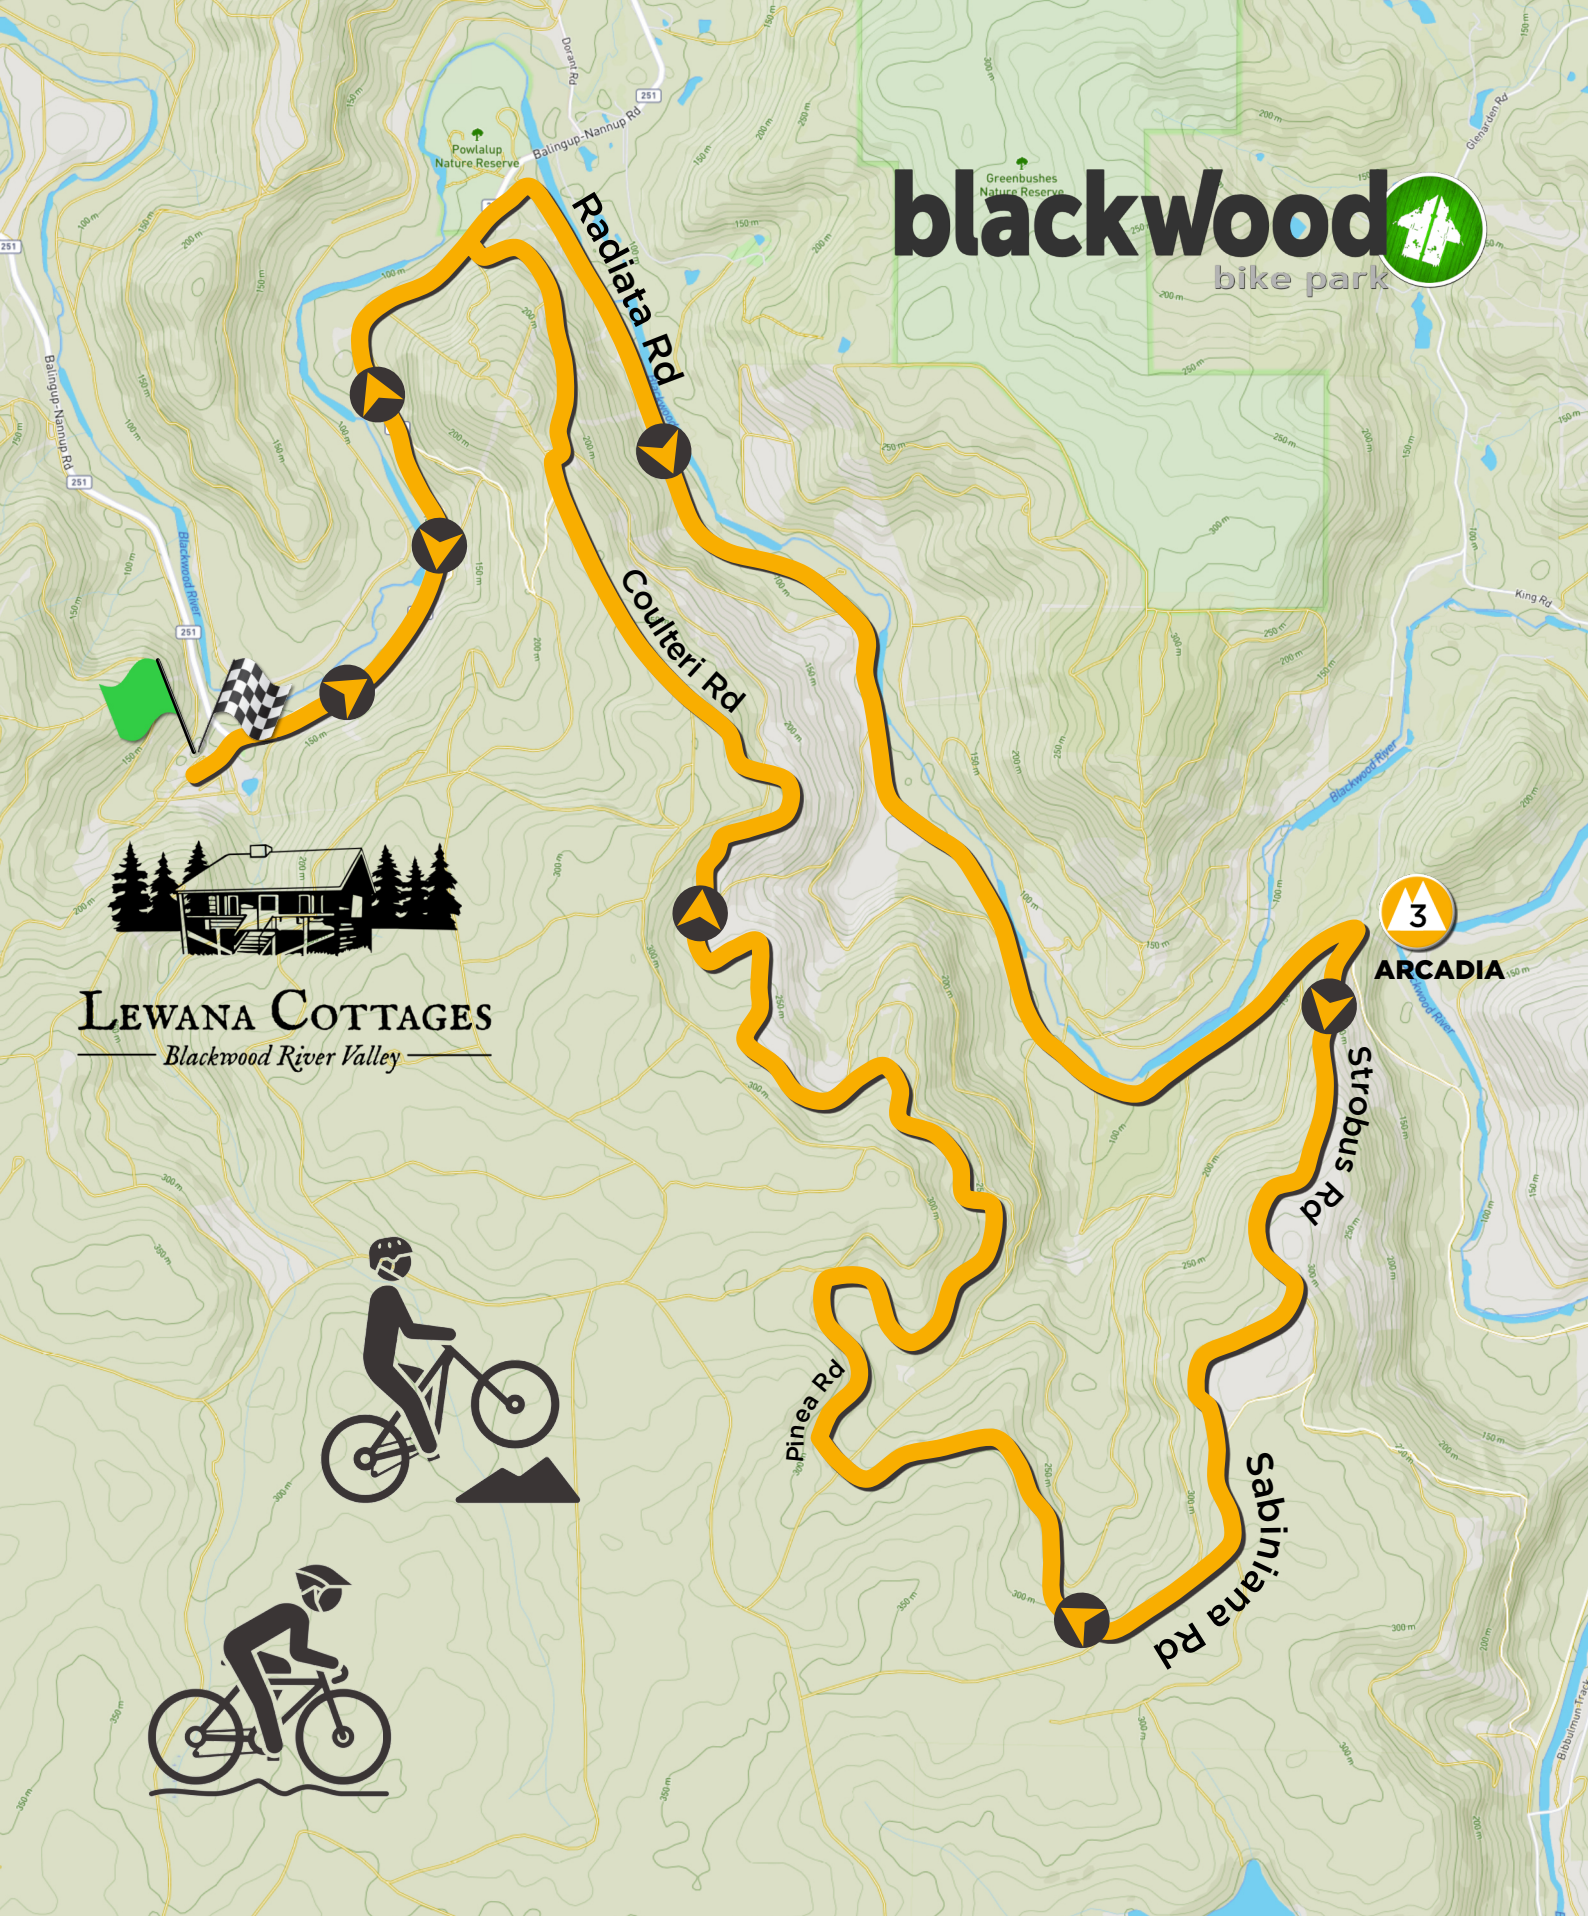

blackwood

bike park

LEWANA COTTAGES
Blackwood River Valley

3
ARCADIA

ROUTE 3. ARCADIA

AREA: Arcadia

DIFFICULTY: Intermediate

DISTANCE: 29km

ELEVATION: 650m

BIKE: Gravel or MTB