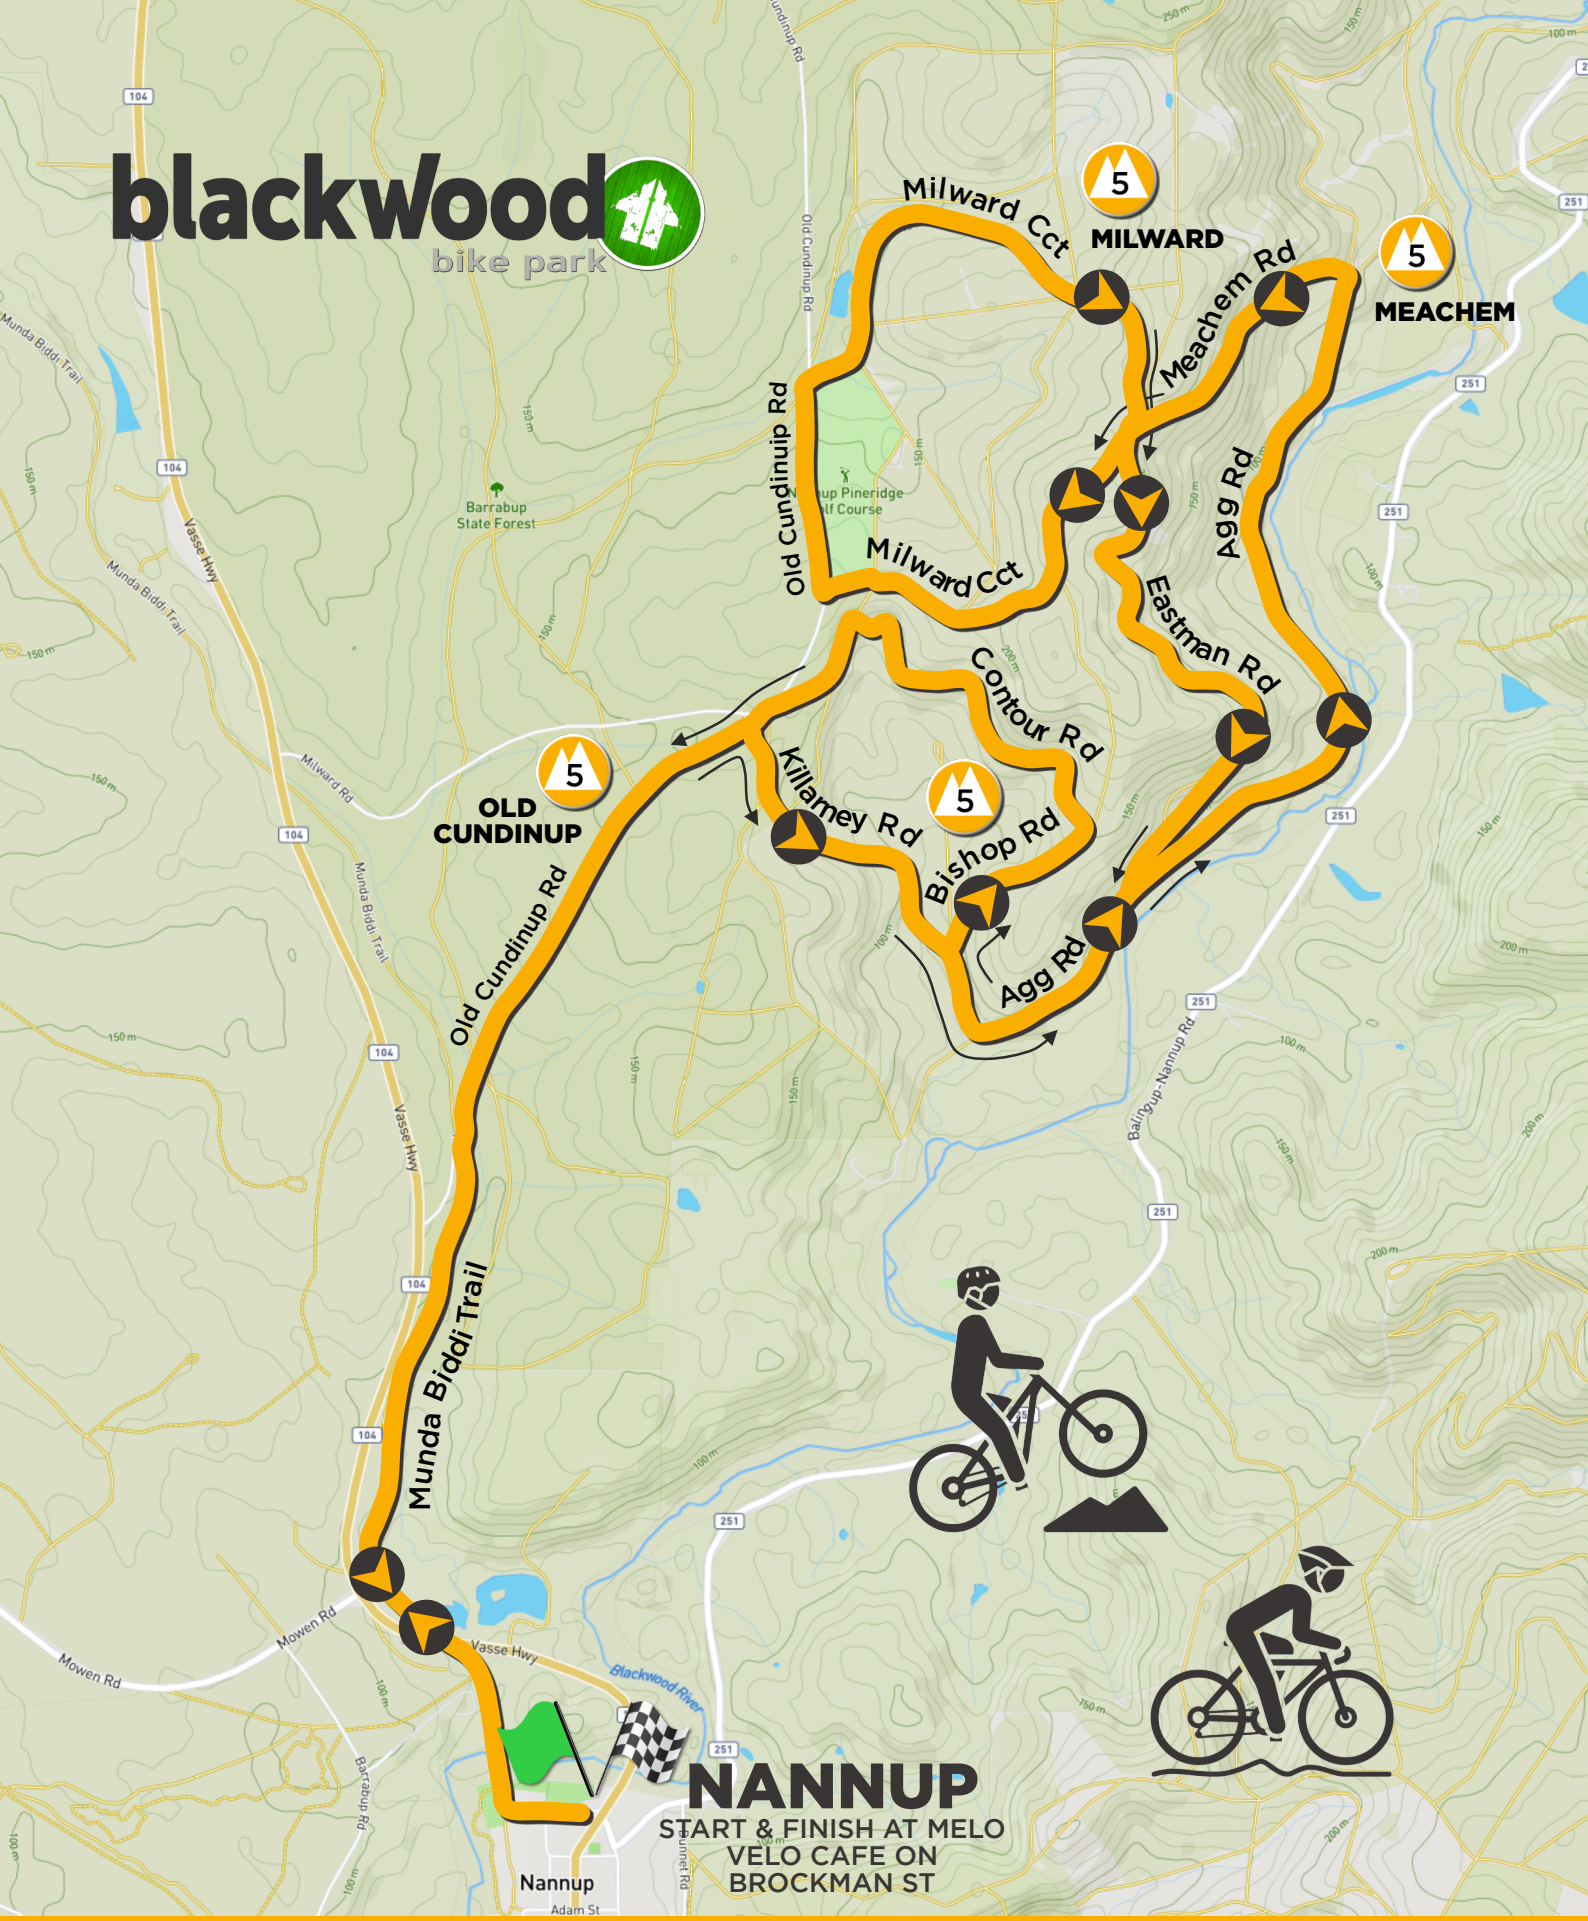

blackwood

bike park

ROUTE 4. MILWARD

AREA: Milward

DIFFICULTY: Intermediate

DISTANCE: 25km

ELEVATION: 470m

BIKE: Gravel or MTB