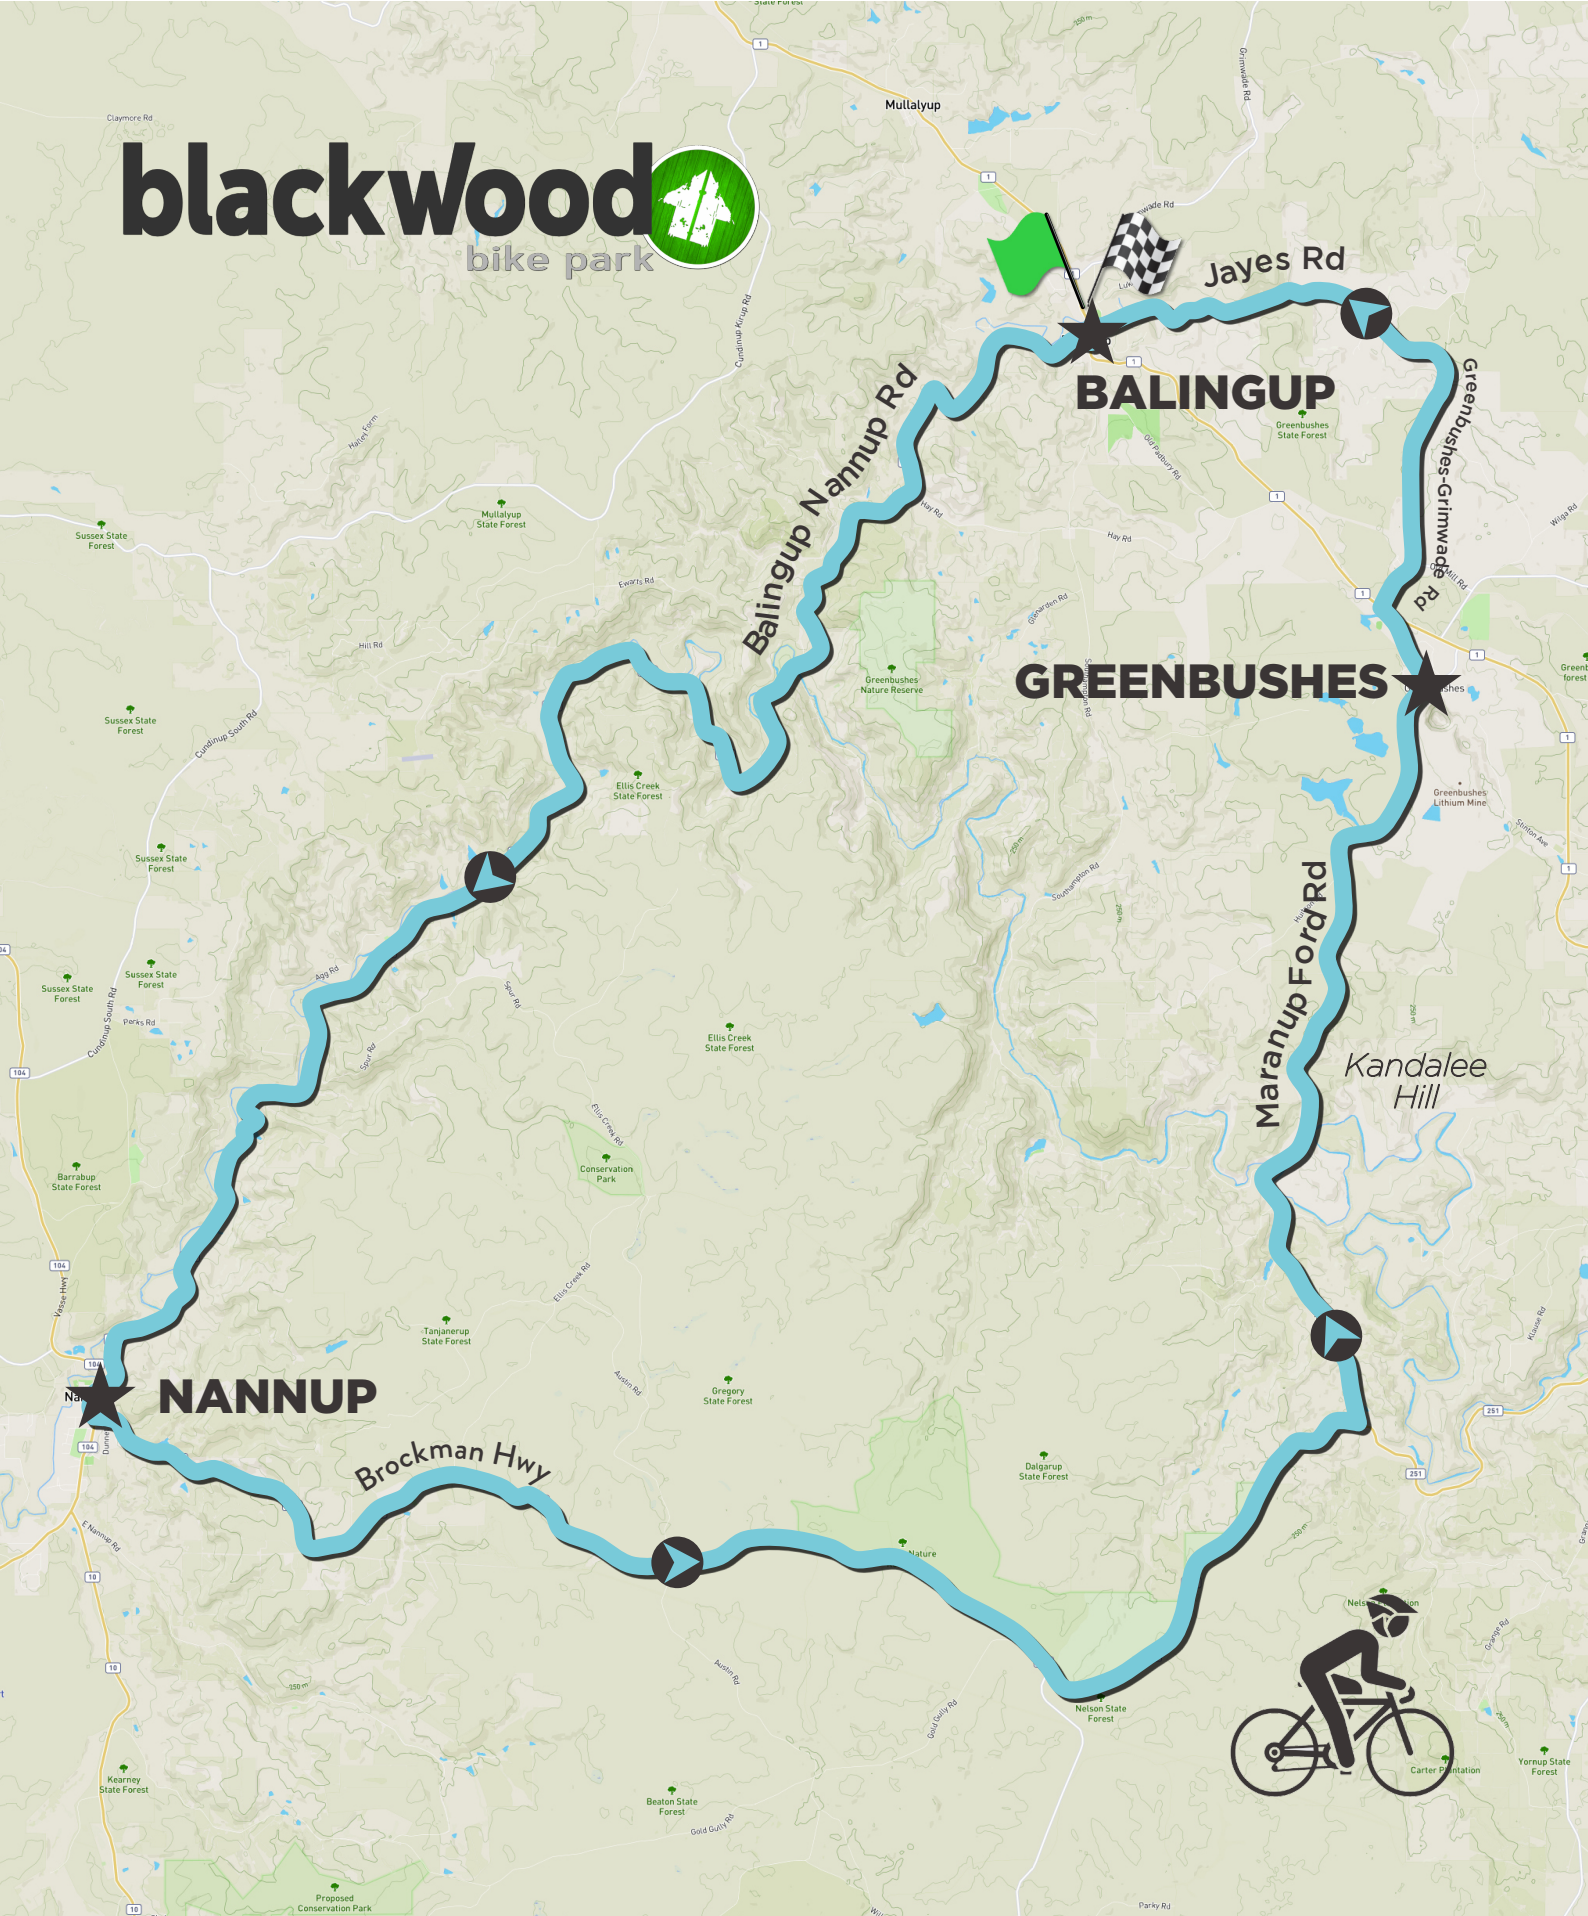

blackwood bike park

ROUTE 6: BLACKWOOD MEDIO FONDO

AREA: Balingup, Nannup & Greenbushes

DIFFICULTY: Intermediate

DISTANCE: 107.5km

ELEVATION: 1450m

BIKE: Road