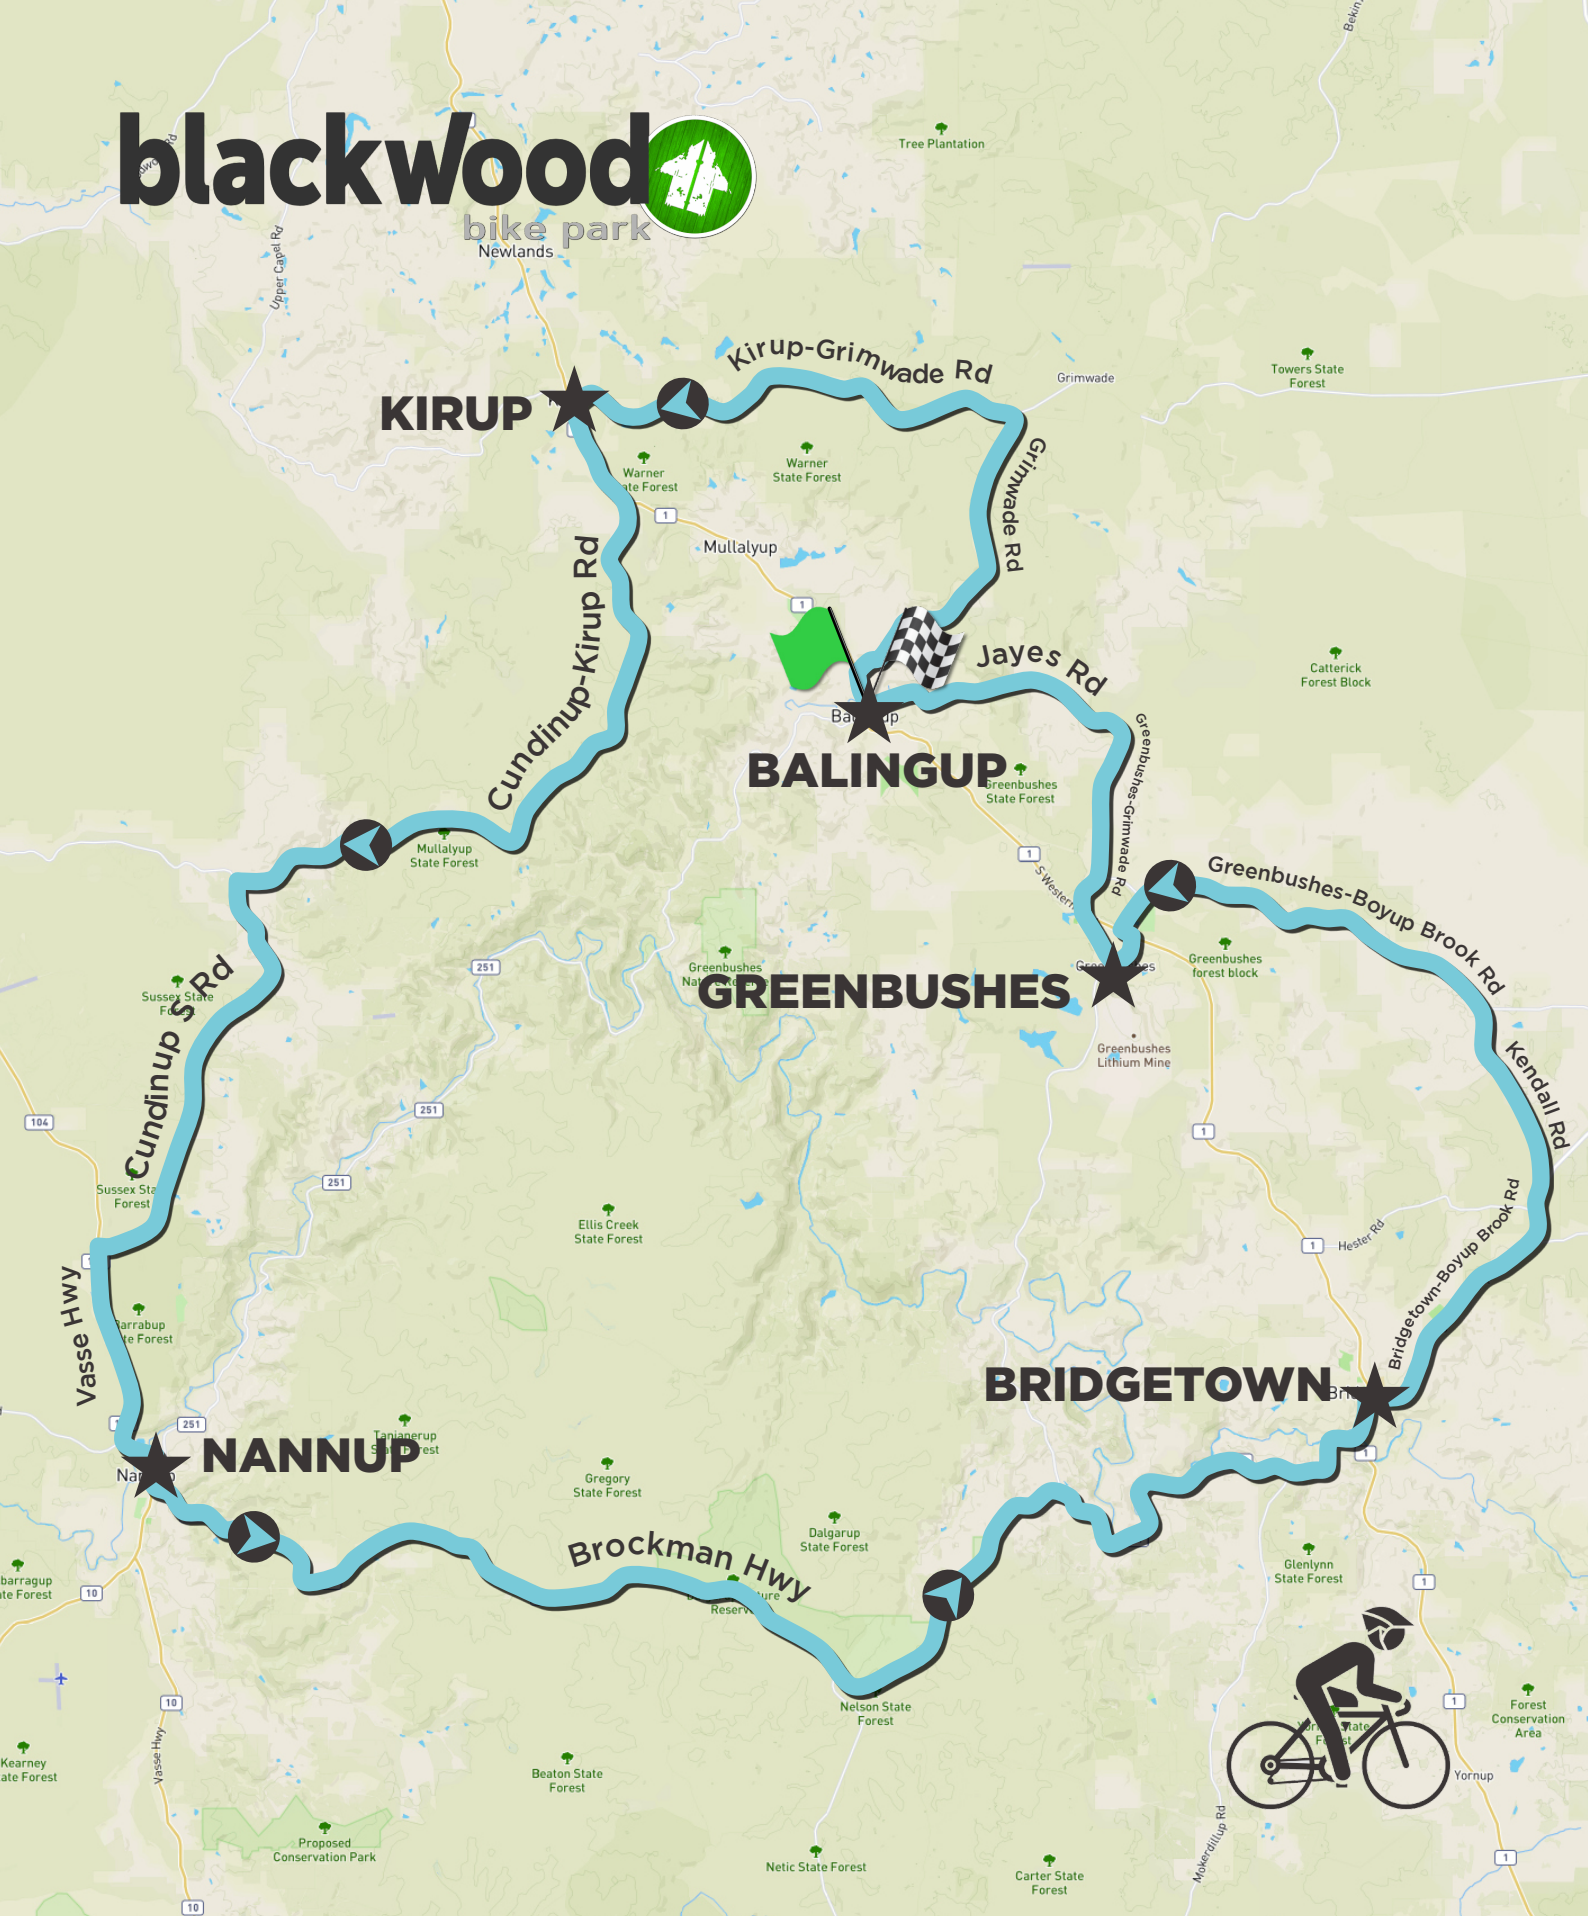

blackwood

bike park
Newlands

ROUTE 8: BLACKWOOD GRAN FONDO

AREA: Balingup, Kirup, Nannup, Bridgetown, Greenbushes

DIFFICULTY: Intermediate-Difficult

DISTANCE: 158km

ELEVATION: 2050m

BIKE: Road

STRAVA