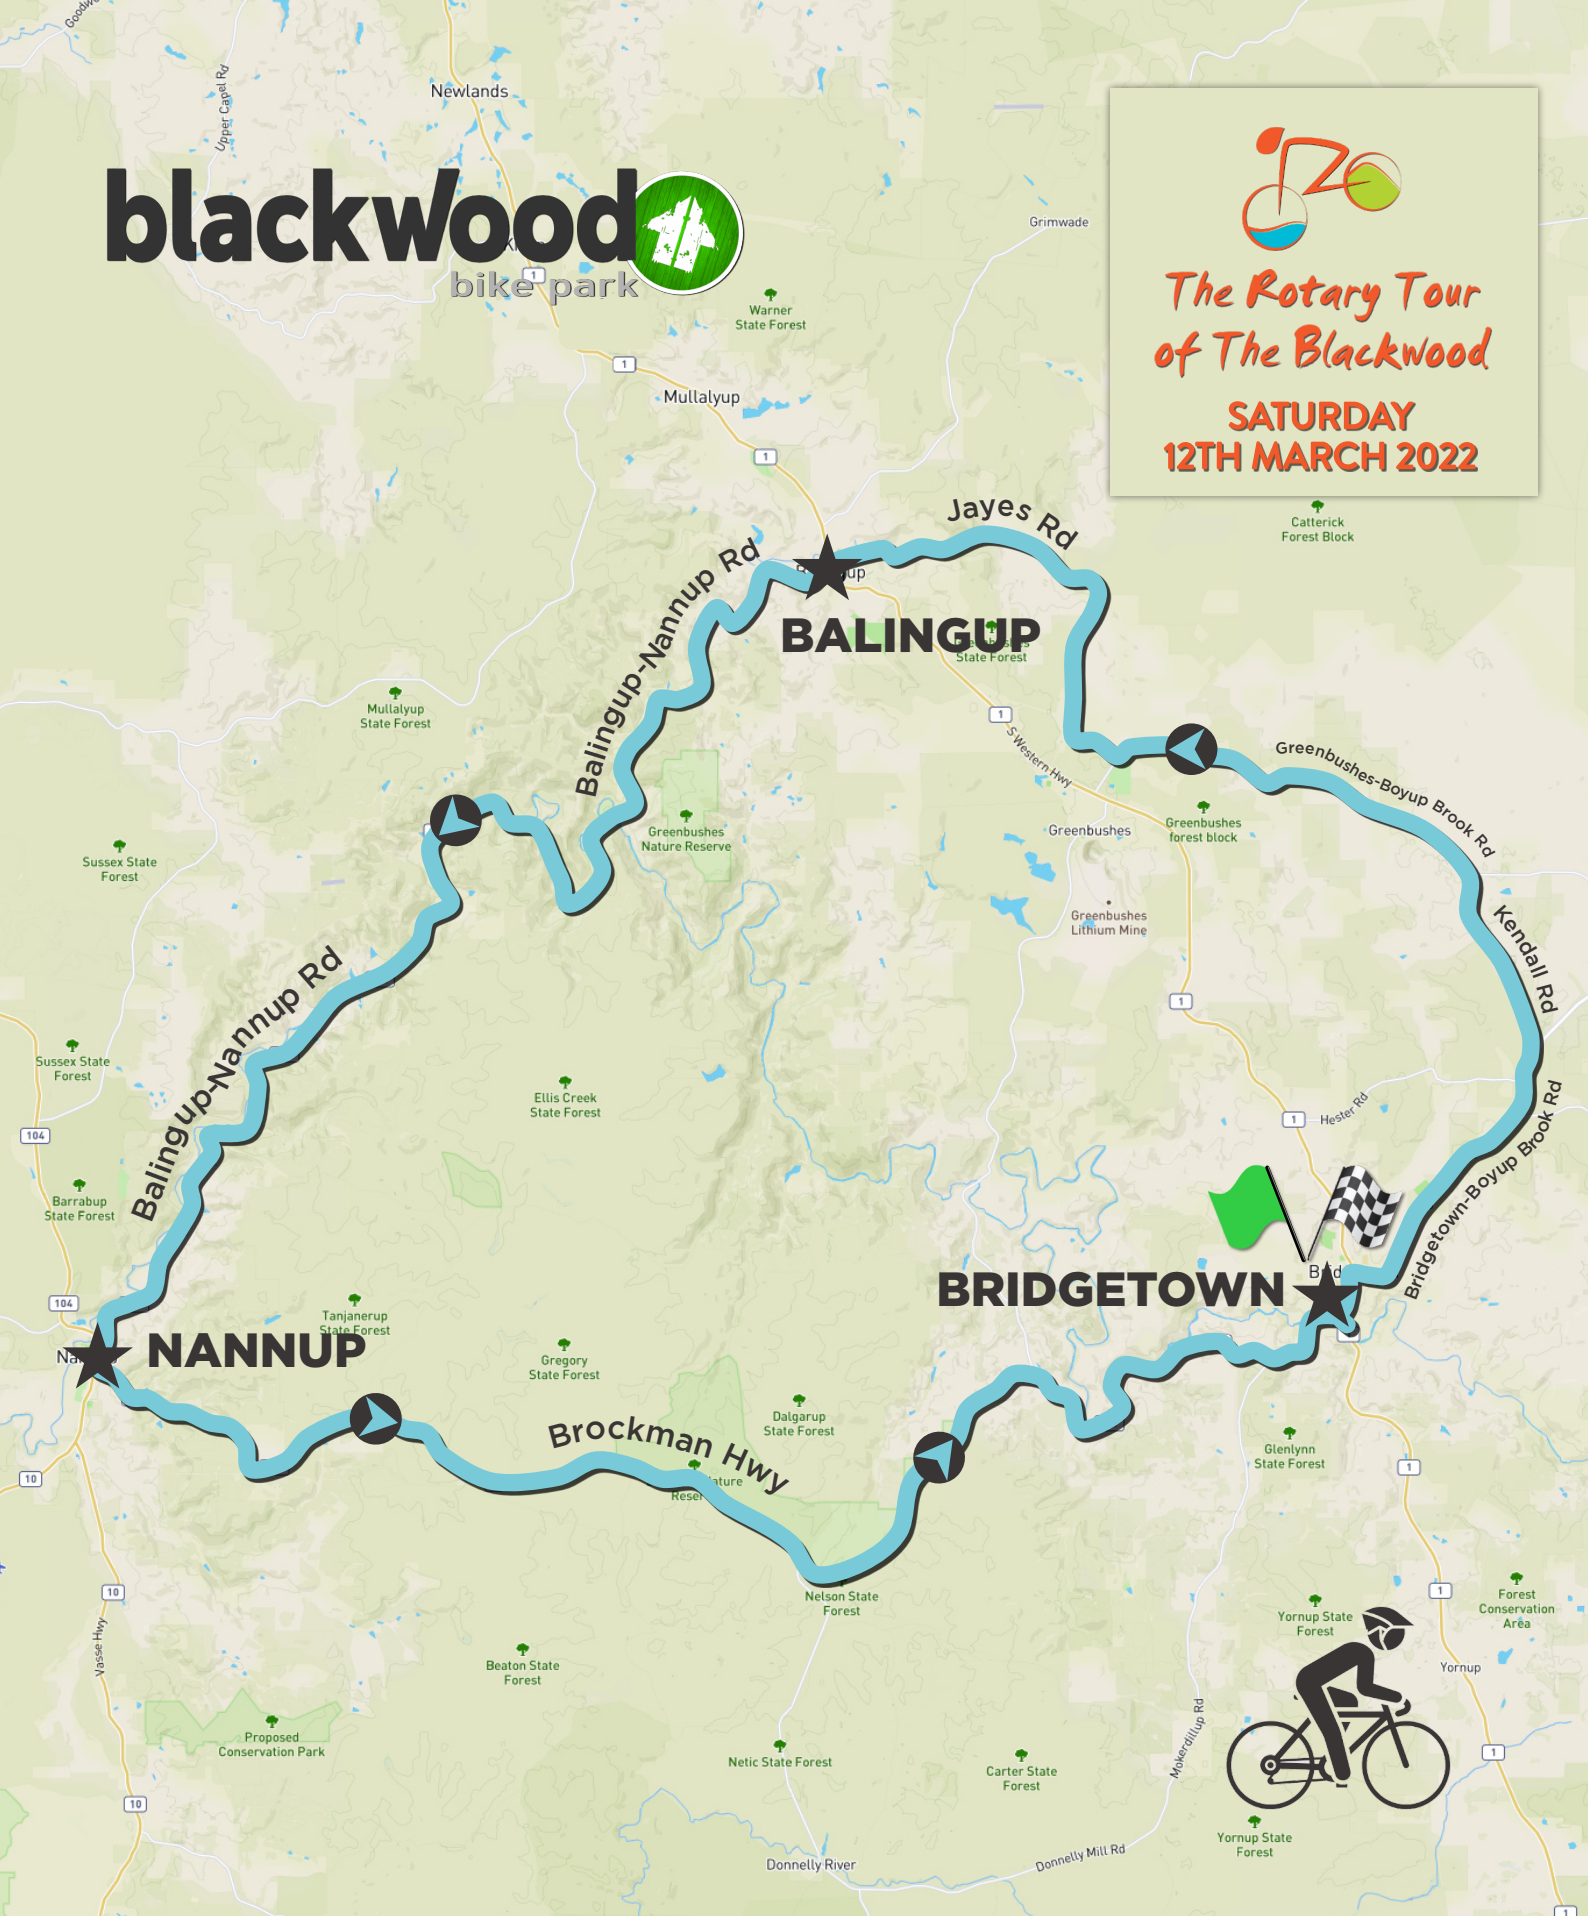

blackwood

bike park

The Rotary Tour
of The Blackwood

**SATURDAY
12TH MARCH 2022**

ROUTE 9: ROTARY TOUR OF THE BLACKWOOD - FULL

AREA: Bridgetown, Balingup
Nannup

DIFFICULTY: Intermediate-Difficult

DISTANCE: 130km

ELEVATION: 1680m

BIKE: Road

STRAVA